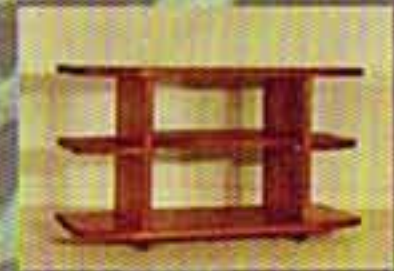

COUNTRY STYLE FURNITURE

BC21X12PA3

BC15X0PA8

04T8cP3

HUGE RANGE OF AFFORDABLE QUALITY FURNITURE

Various styles of beds and drawers to suit your taste and budget!

BS30PS

D3TS5PS (with mirror)

Large scotch drawers to small bedside tables!

Co-ordinated bedroom settings

BQACLTPS

Entertainment units

D5TF5R

D125TF3

TVCnrP5

TVTrolP3

TVMP5

YOUR CHOICE, WOODEN KNOBS OR METAL RINGS!

Hall tables

HT3DPSR

HT2DPS

Coffee Tables

TMP5

BBLP5